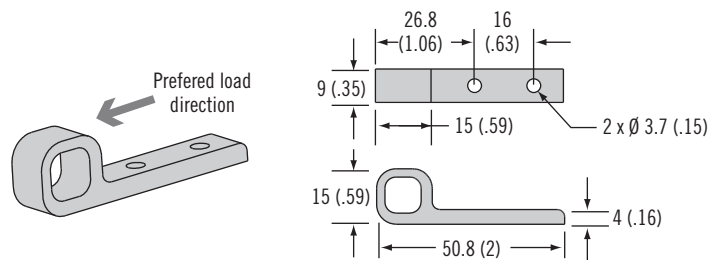

P-Striker:

Anodized Aluminium: MG-90-105-50

Anodized Black: MG-90-105-61

B: 8.6 ± 1.3 (.34) $\pm$ (.51)

C: 37.5 ± 2.5 (1.48) $\pm$ (.09)

D: 2.0 ± 1.2 (.80) $\pm$ (.04)