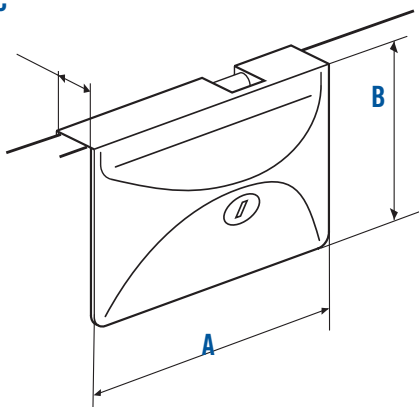

Accessories:

Locking: Optional black day key available.

Spacer: Optional spacer available to accept a 10mm (3/8") door thickness.

Striker: Numerous strikers available in clear or black anodised aluminum or stainless steel.

Different shapes available.

For spare keys please contact Southco Marine

C